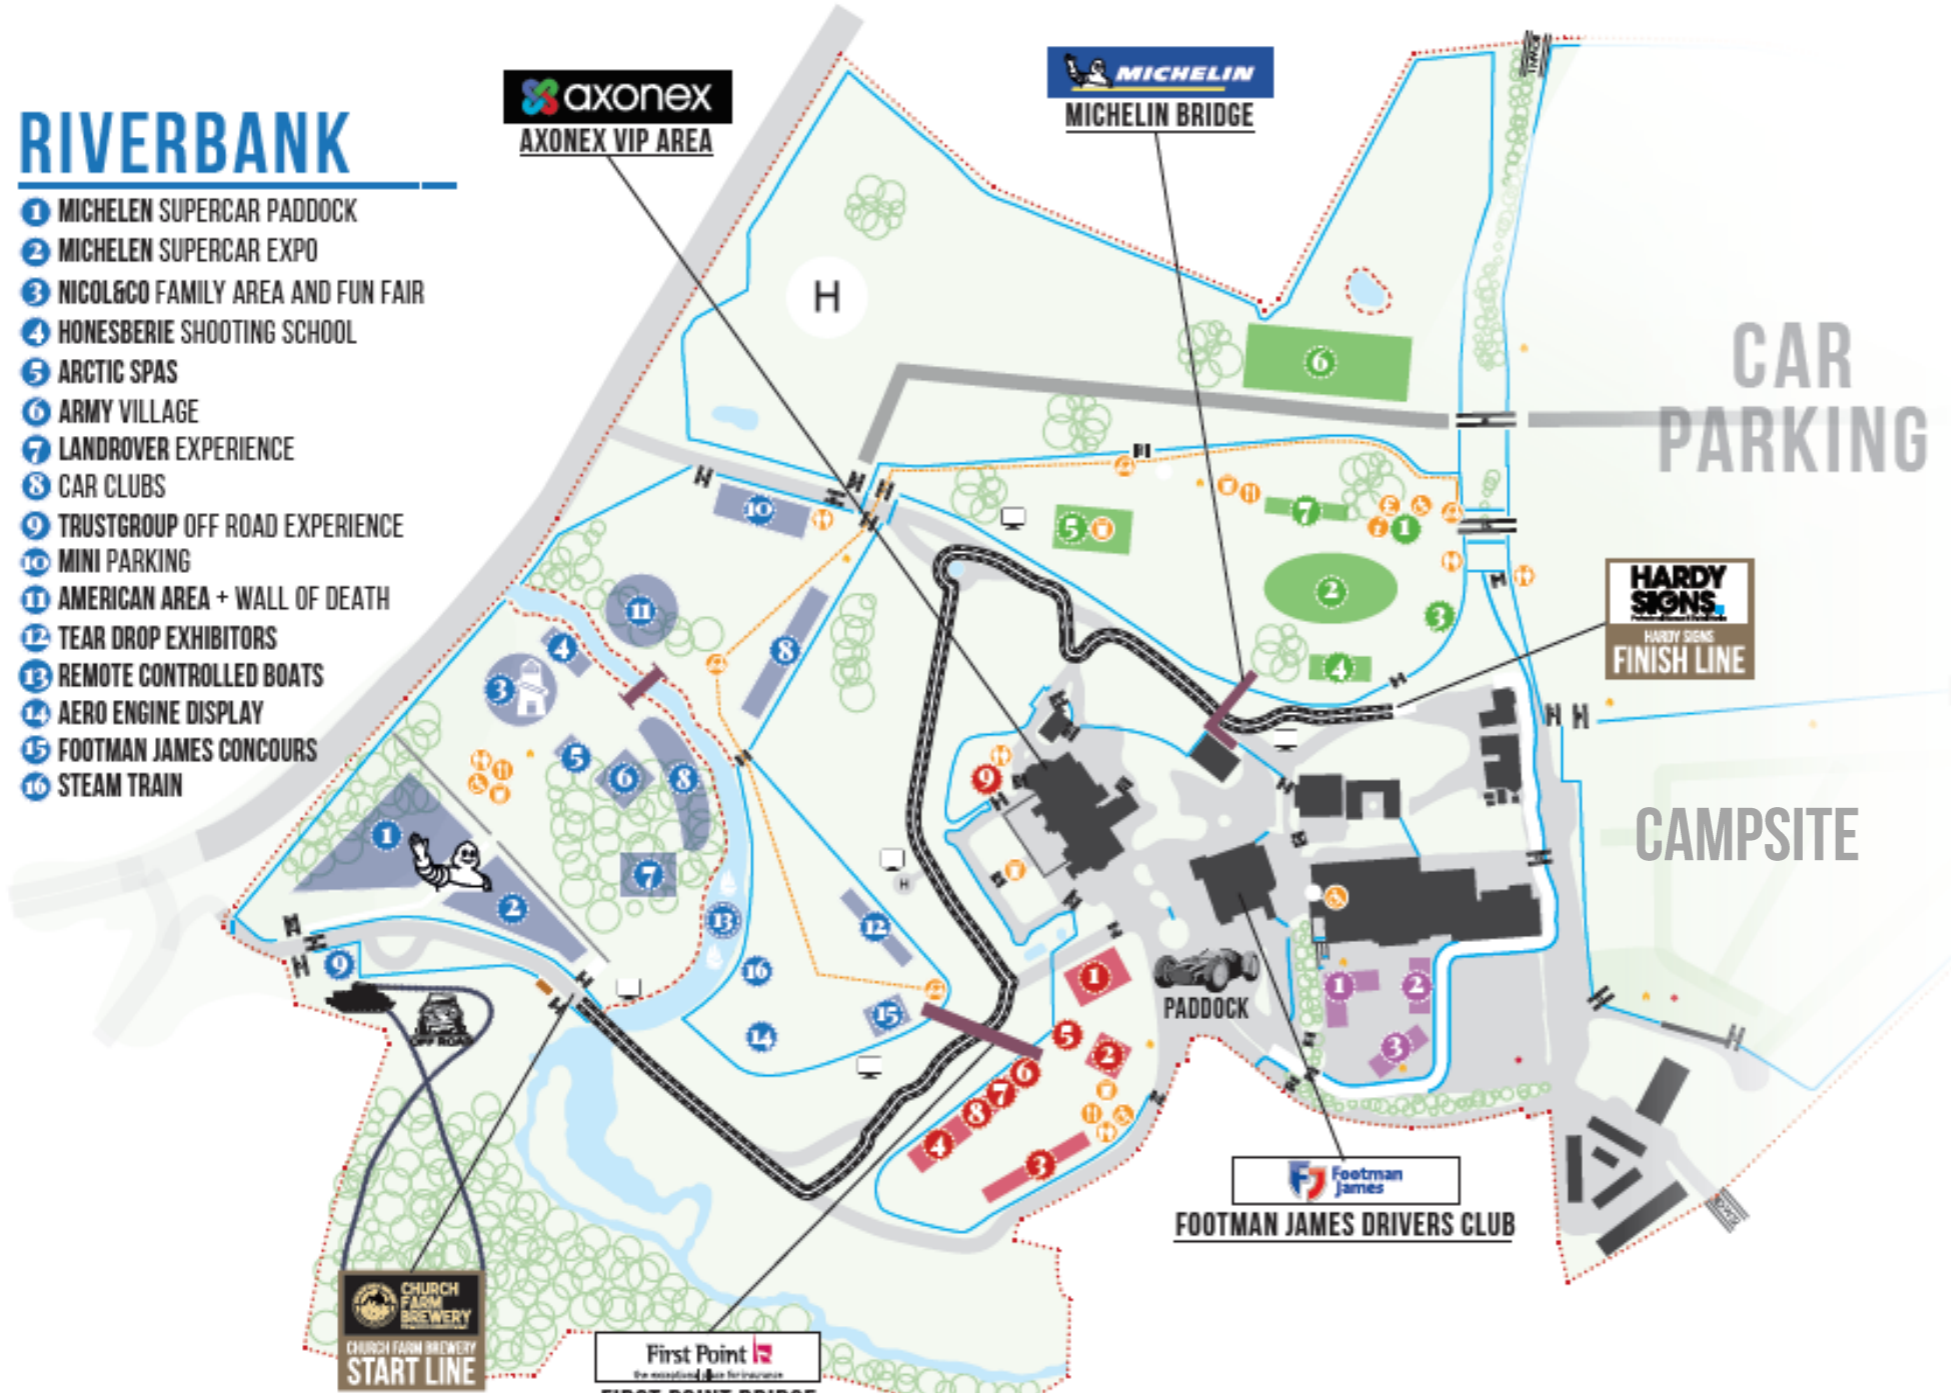

RIVERBANK

- 1 MICHELEN SUPERCAR PADDOCK
- 2 MICHELEN SUPERCAR EXPO
- 3 NICOL&CO FAMILY AREA AND FUN FAIR
- 4 HONESBERIE SHOOTING SCHOOL
- 5 ARCTIC SPAS
- 6 ARMY VILLAGE
- 7 LANDROVER EXPERIENCE
- 8 CAR CLUBS
- 9 TRUSTGROUP OFF ROAD EXPERIENCE
- 10 MINI PARKING
- 11 AMERICAN AREA + WALL OF DEATH
- 12 TEAR DROP EXHIBITORS
- 13 REMOTE CONTROLLED BOATS
- 14 AERO ENGINE DISPLAY
- 15 FOOTMAN JAMES CONCOURS
- 16 STEAM TRAIN

PARKLAND

- 1 WELCOME CENTRE
- 2 PARKLAND EXHIBITORS
- 3 MORGAN MOTOR COMPANY
- 4 VIEWING GRAND STAND
- 5 PIMMS LAWN
- 6 CLASSIC CAR PARK
- 7 PARKLAND TRADE STALLS

REGENT CAR PARK

- 1 RALLI22
- 2 HILL CLIMB MOTORCYCLES
- 3 DEMO VEHICLES

REGENT'S REST

- 1 MINI DISPLAY
- 2 BUGATTI OWNERS CLUB DISPLAY
- 3 REGENT'S REST TRADE STALLS
- 4 VIEWING GRAND STAND
- 5 P.D FINANCIAL HOSPITALITY
- 6 ALLSWAGE HOSPITALITY
- 7 FOOTMAN JAMES HOSPITALITY
- 8 FISHER RESTORATIONS HOSPITALITY
- 9 CHATEAU PASS HOSPITALITY

EVENT FACILITIES

- TOILETS
- DISABLED TOILETS
- FOOD
- BAR
- CASH POINT
- INFORMATION POINT
- SHUTTLE ROUTE